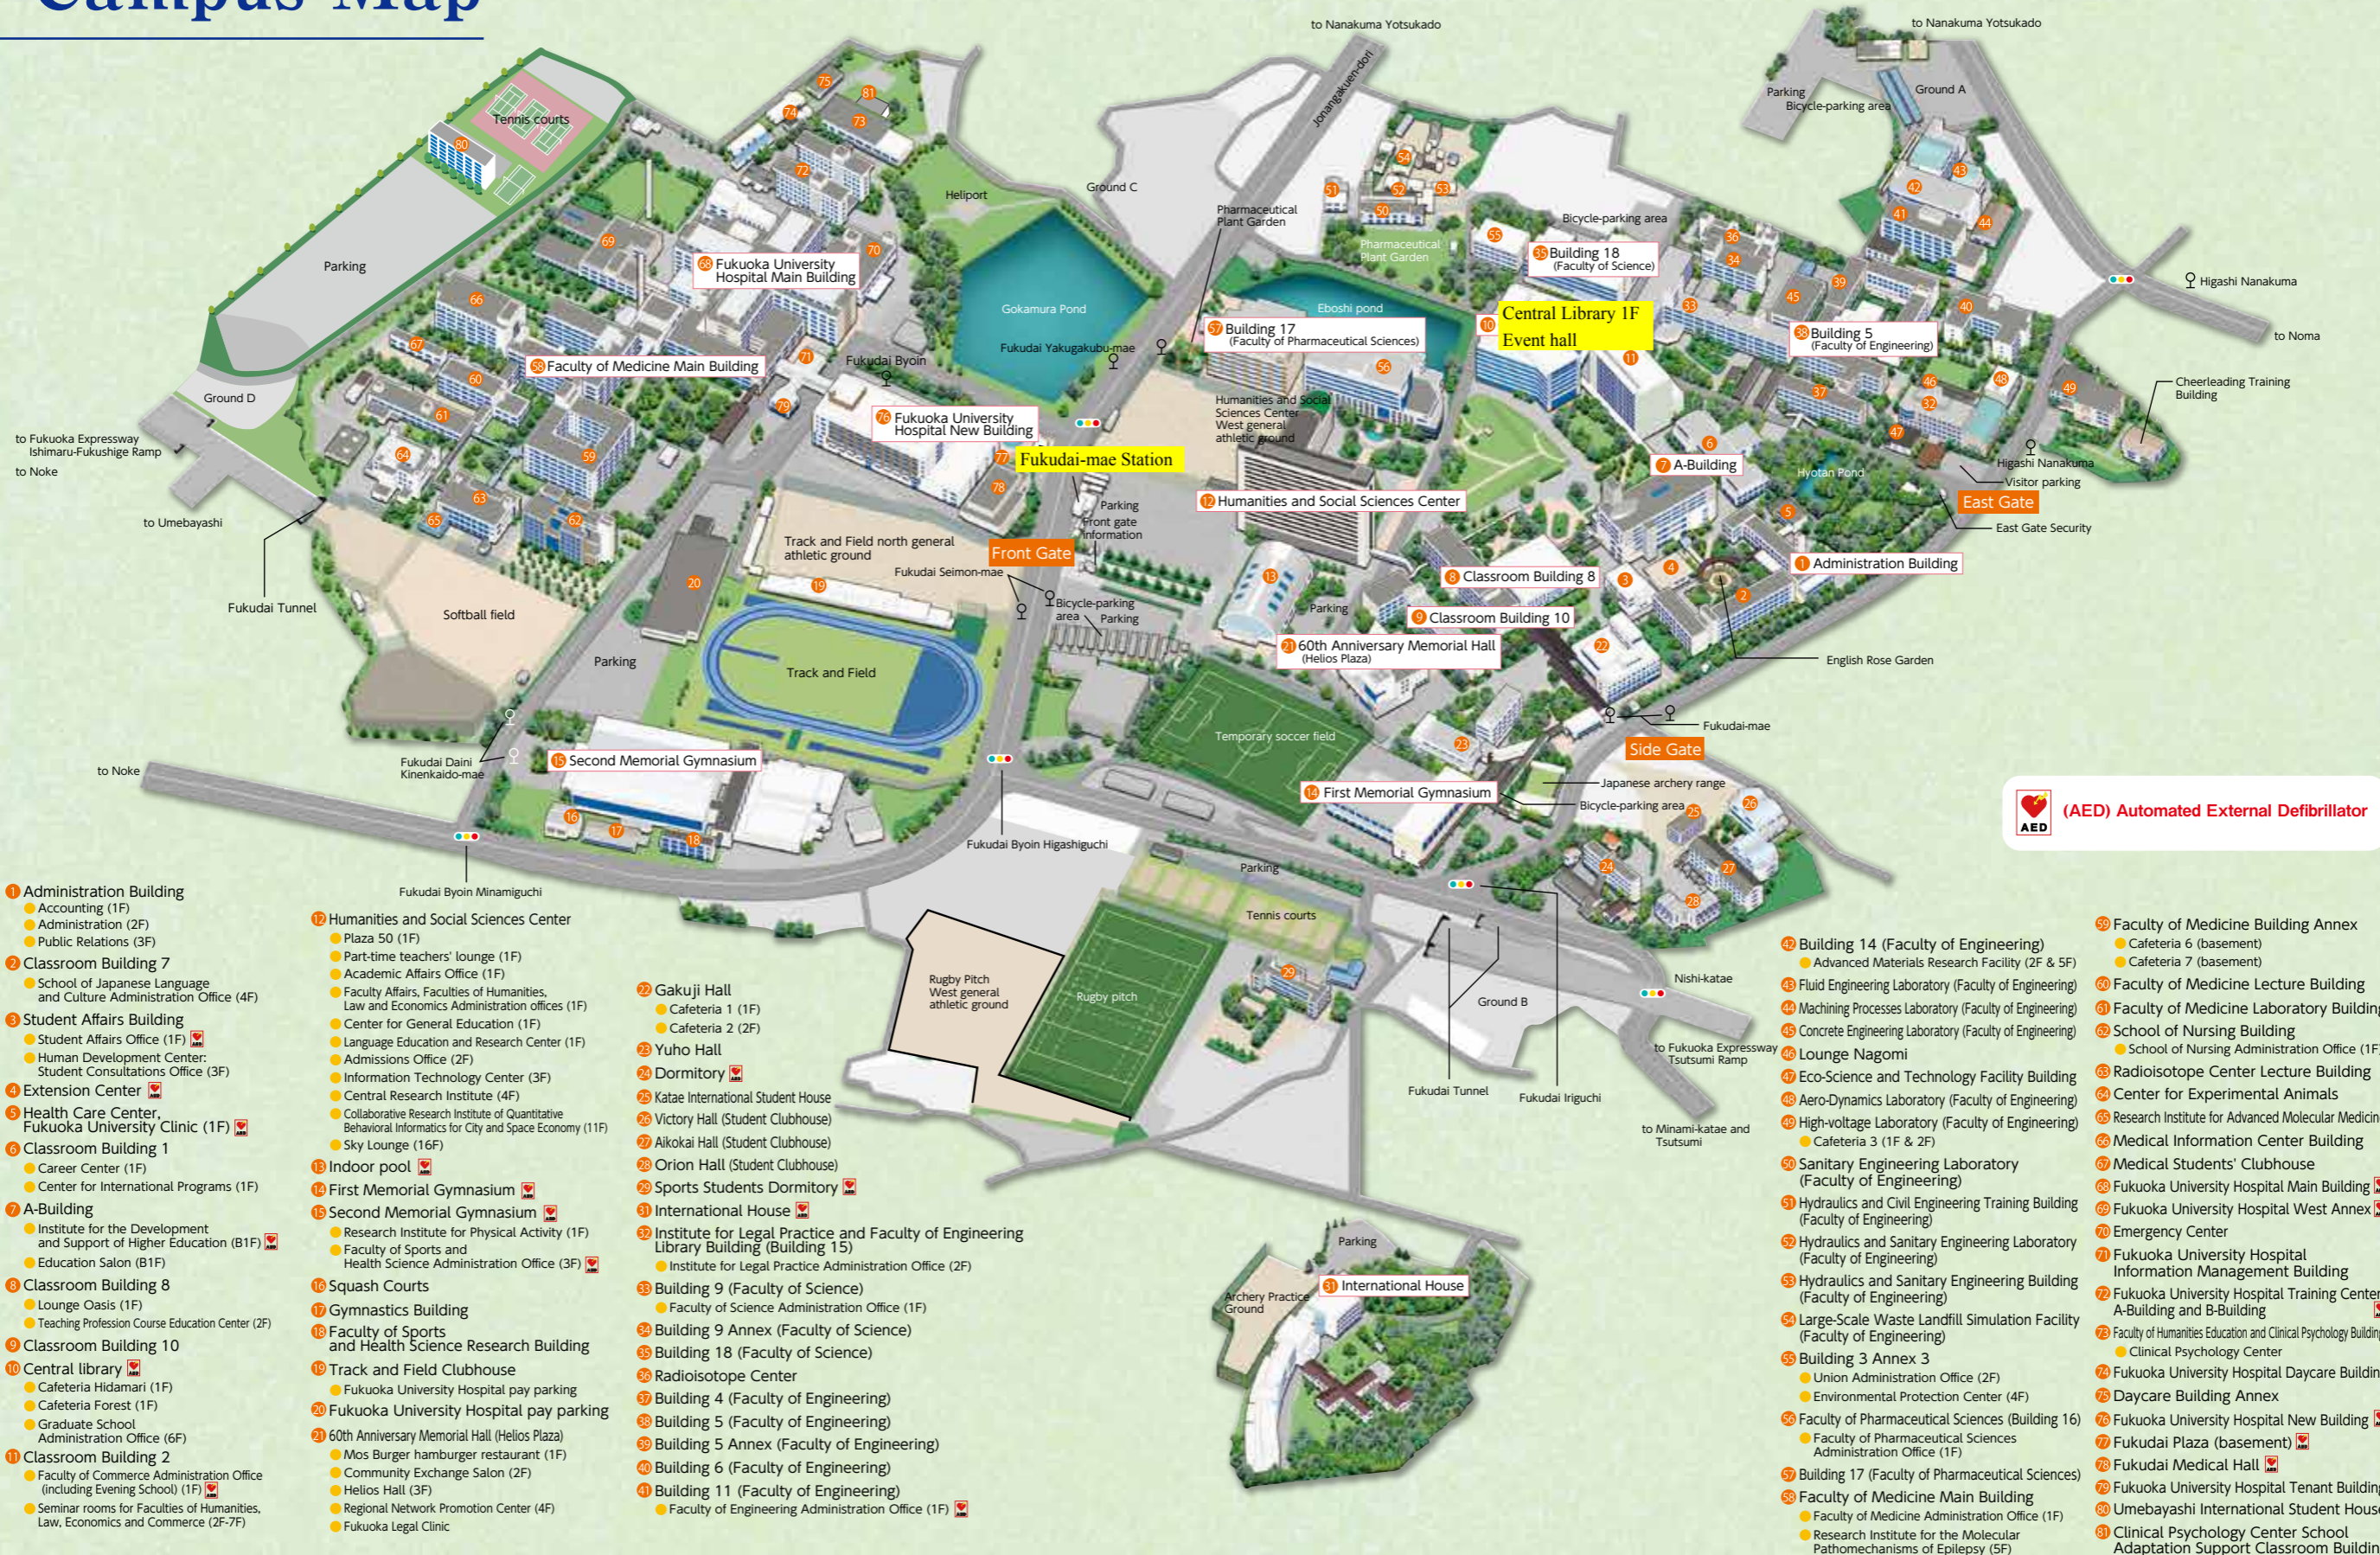

# Campus Map

 (AED) Automated External Defibrillator

- 1 Administration Building**
  - Accounting (1F)
  - Administration (2F)
  - Public Relations (3F)
- 2 Classroom Building 7**
  - School of Japanese Language and Culture Administration Office (4F)
- 3 Student Affairs Building**
  - Student Affairs Office (1F)
  - Human Development Center: Student Consultations Office (3F)
- 4 Extension Center**
- 5 Health Care Center, Fukuoka University Clinic (1F)**
- 6 Classroom Building 1**
  - Career Center (1F)
  - Center for International Programs (1F)
- 7 A-Building**
  - Institute for the Development and Support of Higher Education (B1F)
  - Education Salon (B1F)
- 8 Classroom Building 8**
  - Lounge Oasis (1F)
  - Teaching Profession Course Education Center (2F)
- 9 Classroom Building 10**
- 10 Central library**
  - Cafeteria Hidamari (1F)
  - Cafeteria Forest (1F)
  - Graduate School Administration Office (6F)
- 11 Classroom Building 2**
  - Faculty of Commerce Administration Office (including Evening School) (1F)
  - Seminar rooms for Faculties of Humanities, Law, Economics and Commerce (2F-7F)